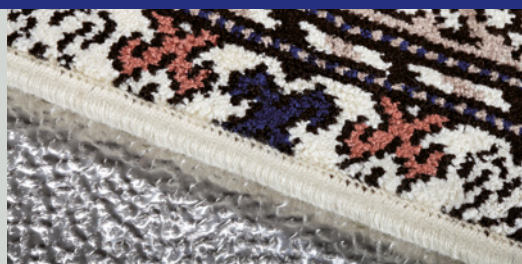

# TITAN DK2500 EEK

Narrow overedging on praying mats.

## APPLICATIONS :

Special machine to sew a narrow overedge on praying mats or on high quality woven carpets.